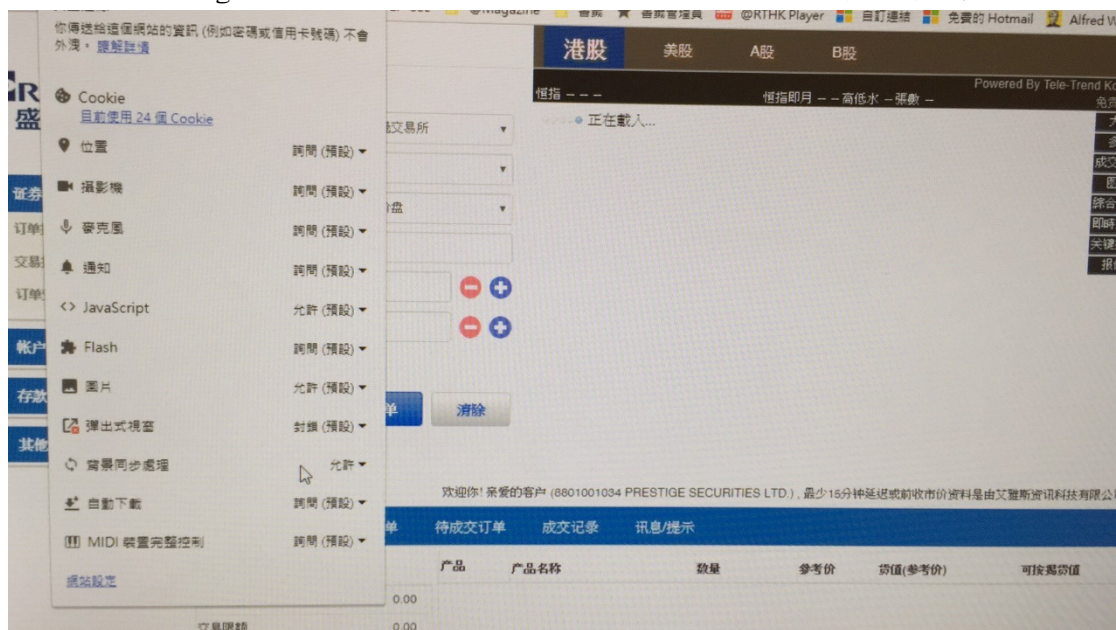

确认密码

注意:密码长度,只包含8位的数字

确定 取消

4.2.7. 设置中修改密码成功后，会收到一或二重密码修改成功的提示框，会强制退出交易，回到交易登陆接口(4.2.1)。

4.3 网页版交易系统2.0

4.3.1. 使用第一重密码登录网页版交易系统。

The image shows a login interface for Prestige Securities. At the top center is the logo, which consists of a stylized blue 'P' followed by the word 'PRESTIGE' in blue uppercase letters, and '盛德證券' in blue Chinese characters below it. Below the logo, there are two input fields: the first is labeled '用戶名稱' (User Name) and contains a few characters; the second is labeled '登入密碼' (Login Password) and contains several dots, indicating a password field. Below the password field is a link labeled '重設密碼' (Reset Password). At the bottom, there are two dropdown menus: the first is labeled '繁體' (Traditional Chinese) and the second is labeled '寬頻上網' (Broadband Internet). At the very bottom, there are two blue buttons: '登入' (Login) and '重設' (Reset).

我暫不設定第二密碼

4.3.3. 当第二个密码完成设置，客户端就需要根据提示使用第二个密码进行登录。

4.3.4. 若在 Google Chrome 开启网页交易系统时，不能显示『实时报价』。

4.3.4.1. 请在网址左方，单按『安全』。

4.3.4.2. 出现安全联机后，更新其中的『Flash』及『背景同步处理』为允许。

4.3.4.3. 将 Google Chrome 重新开启后，再重新登录即可成功显示。